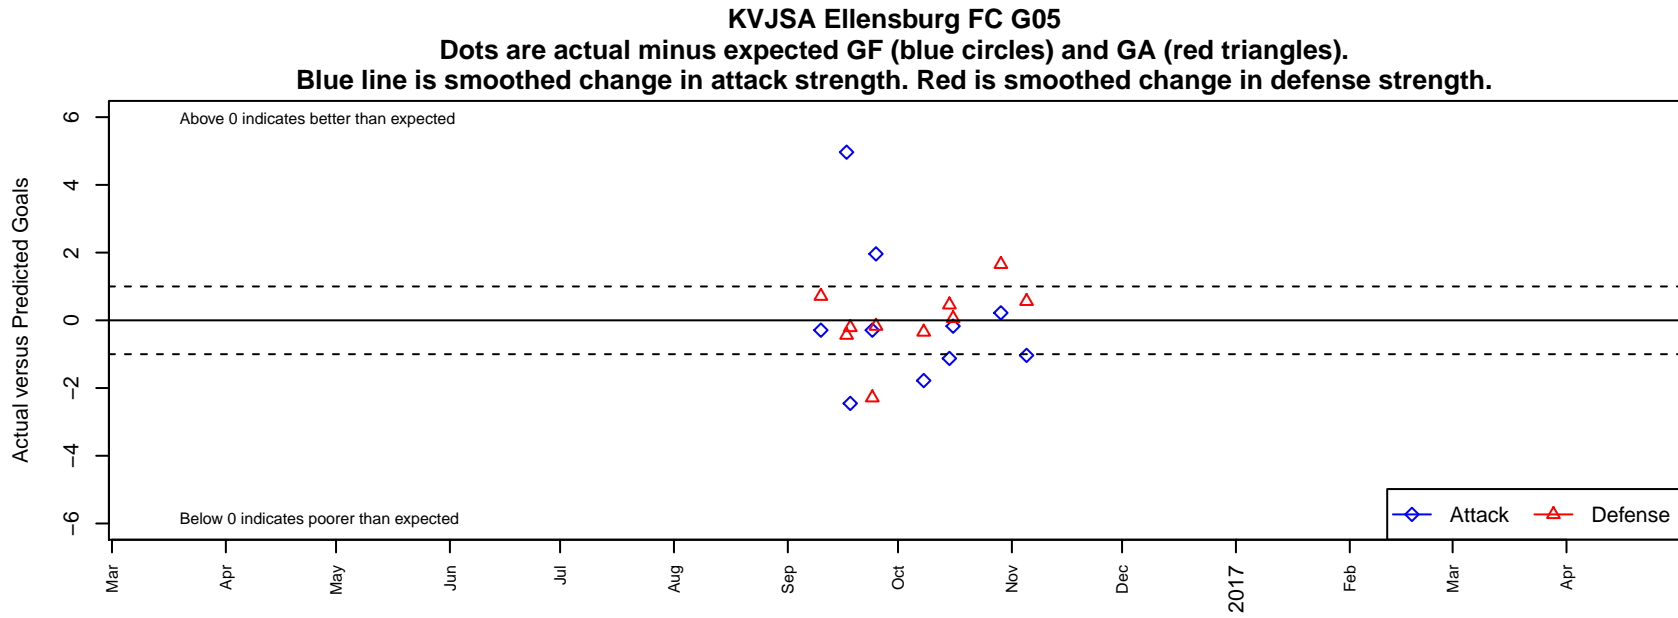

KVJSA Ellensburg FC G05

Ellensburg, WA
G05 total strength=434
attack=0.44 defense=0.18
fall league = PSPL–Inland Copa 2 West U12

alt names used:
KVJSA Ellensburg FC Girls G.05

Venues played:
2016 PSPL–Inland Copa 2 West U12

**attack and defense variance (black dot)
relative to other teams
and top 10 in region**

**attack and defense rating
relative to others at age
and all opponents in last 13 months**

Performance relative to 13 month average