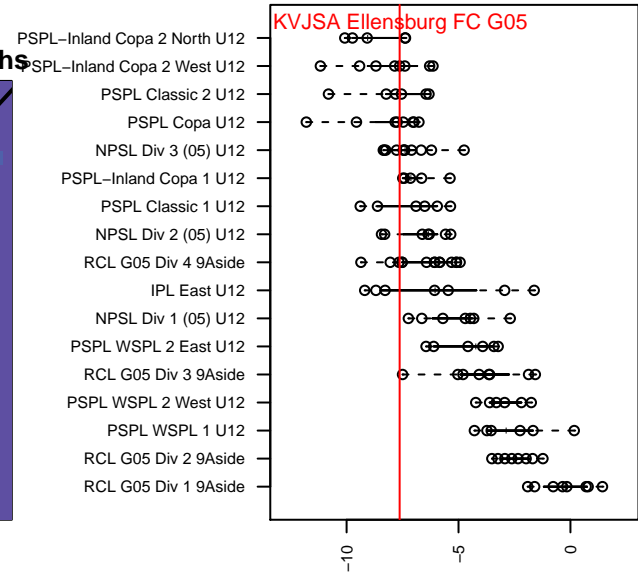

KVJSA Ellensburg FC G05

Ellensburg, WA
G05 total strength=434
attack=0.44 defense=0.18
fall league = PSPL–Inland Copa 2 West U12

alt names used:
KVJSA Ellensburg FC Girls G.05

Venues played:
2016 PSPL–Inland Copa 2 West U12

**attack and defense variance (black dot)
relative to other teams
and top 10 in region**

**attack and defense rating
relative to others at age
and all opponents in last 13 months**

Performance relative to 13 month average

Performance relative to 13 month average

ate	home		away		venue	pred.home	pred.a
-11-05	Three Rivers SC White G05	0	KVJSA Ellensburg FC G05	3	2016 PSPL-Inland Copa 2 West U12	0.56	4.03
-10-29	KVJSA Ellensburg FC G05	2	Walla Walla United SC G05	0	2016 PSPL-Inland Copa 2 West U12	1.78	1.66
-10-16	CBYSA Laugen G05	2	KVJSA Ellensburg FC G05	2	2016 PSPL-Inland Copa 2 West U12	2.06	2.17
-10-15	CWSA White G05	3	KVJSA Ellensburg FC G05	0	2016 PSPL-Inland Copa 2 West U12	3.46	1.13
-10-08	KVJSA Ellensburg FC G05	0	Walla Walla United SC G05	2	2016 PSPL-Inland Copa 2 West U12	1.78	1.66
-09-25	Wenatchee Valley United Lady Sounder G05	2	KVJSA Ellensburg FC G05	6	2016 PSPL-Inland Copa 2 West U12	1.83	4.04
-09-24	KVJSA Ellensburg FC G05	1	Endeavour Soccer Academy Parrish G05	5	2016 PSPL-Inland Copa 2 West U12	1.29	2.71
-09-18	KVJSA Ellensburg FC G05	3	CWSA -Unk G05	2	2016 PSPL-Inland Copa 2 West U12	5.45	1.79
-09-17	KVJSA Ellensburg FC G05	9	Three Rivers SC White G05	1	2016 PSPL-Inland Copa 2 West U12	4.03	0.56
-09-10	Endeavour Soccer Academy Parrish G05	2	KVJSA Ellensburg FC G05	1	2016 PSPL-Inland Copa 2 West U12	2.71	1.29